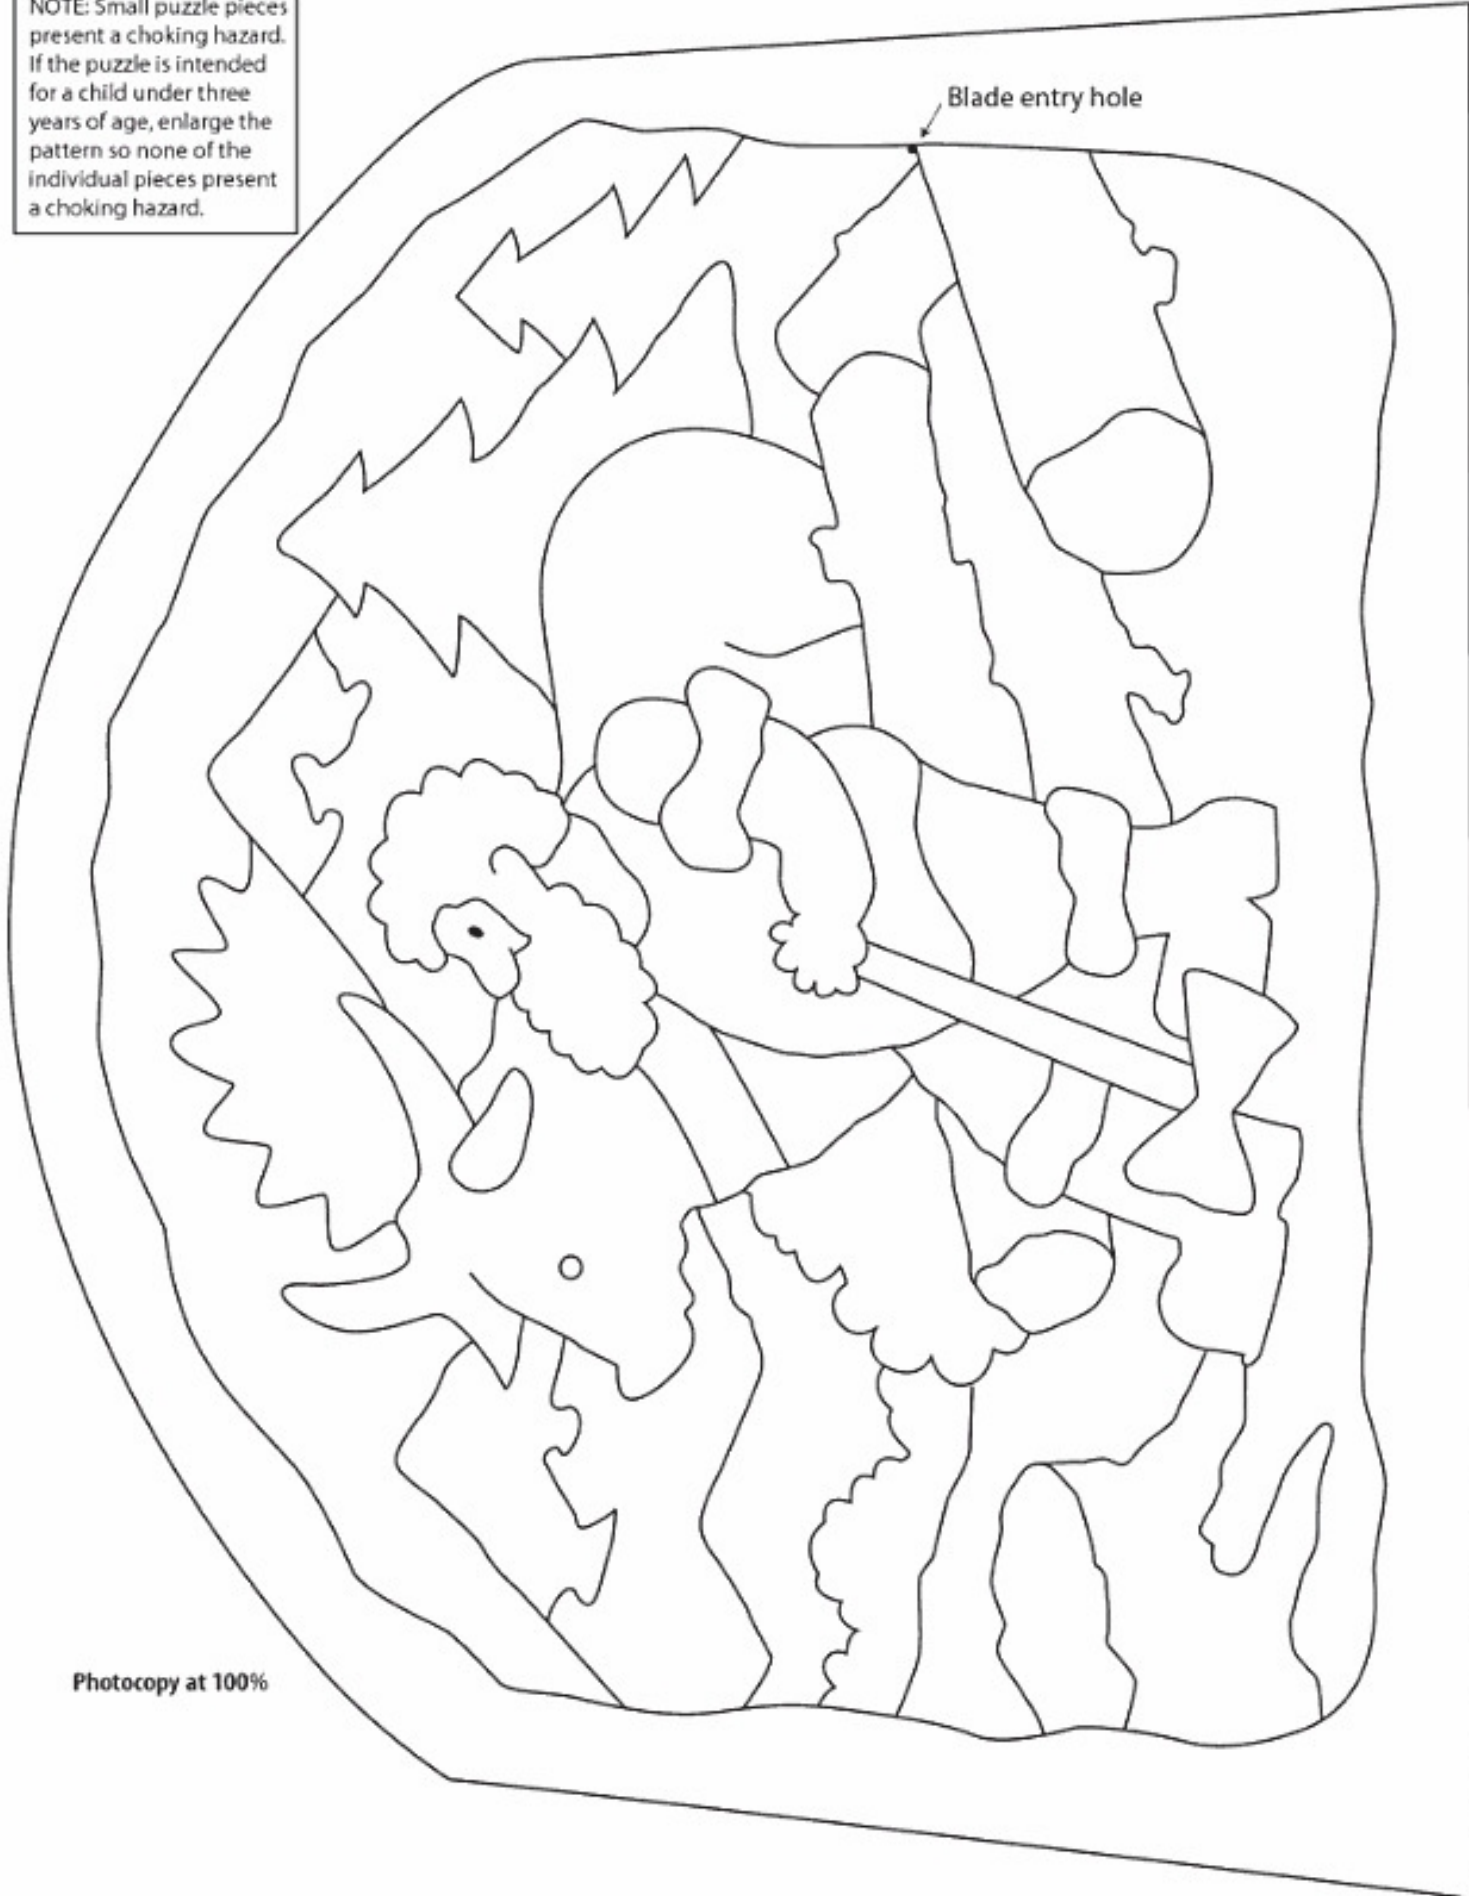

NOTE: Small puzzle pieces present a choking hazard. If the puzzle is intended for a child under three years of age, enlarge the pattern so none of the individual pieces present a choking hazard.

Blade entry hole

Photocopy at 100%

© 2009 Scroll Saw Woodworking & Crafts